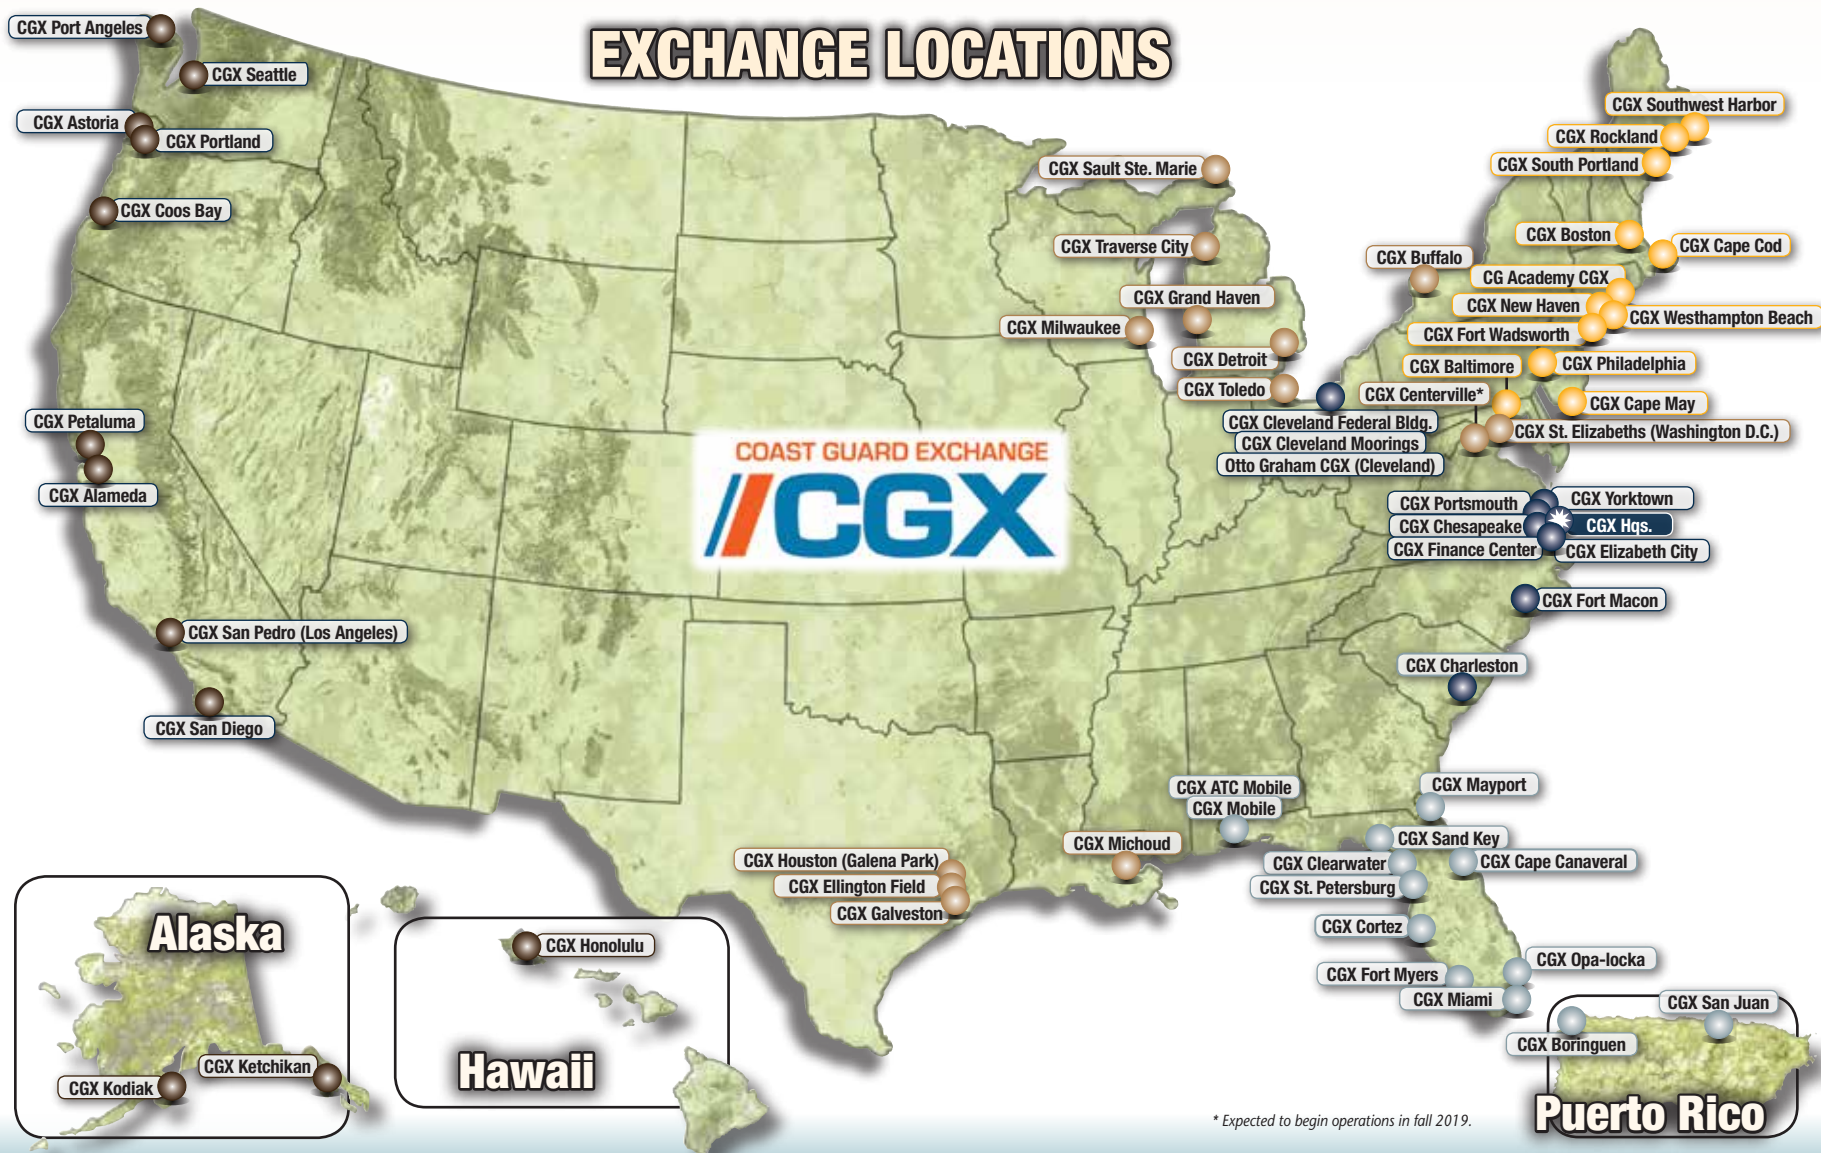

* Expected to open in fall 2019.

Current as of July 31, 2019.
Source: CGX

EXCHANGE LOCATIONS

* Expected to begin operations in fall 2019.